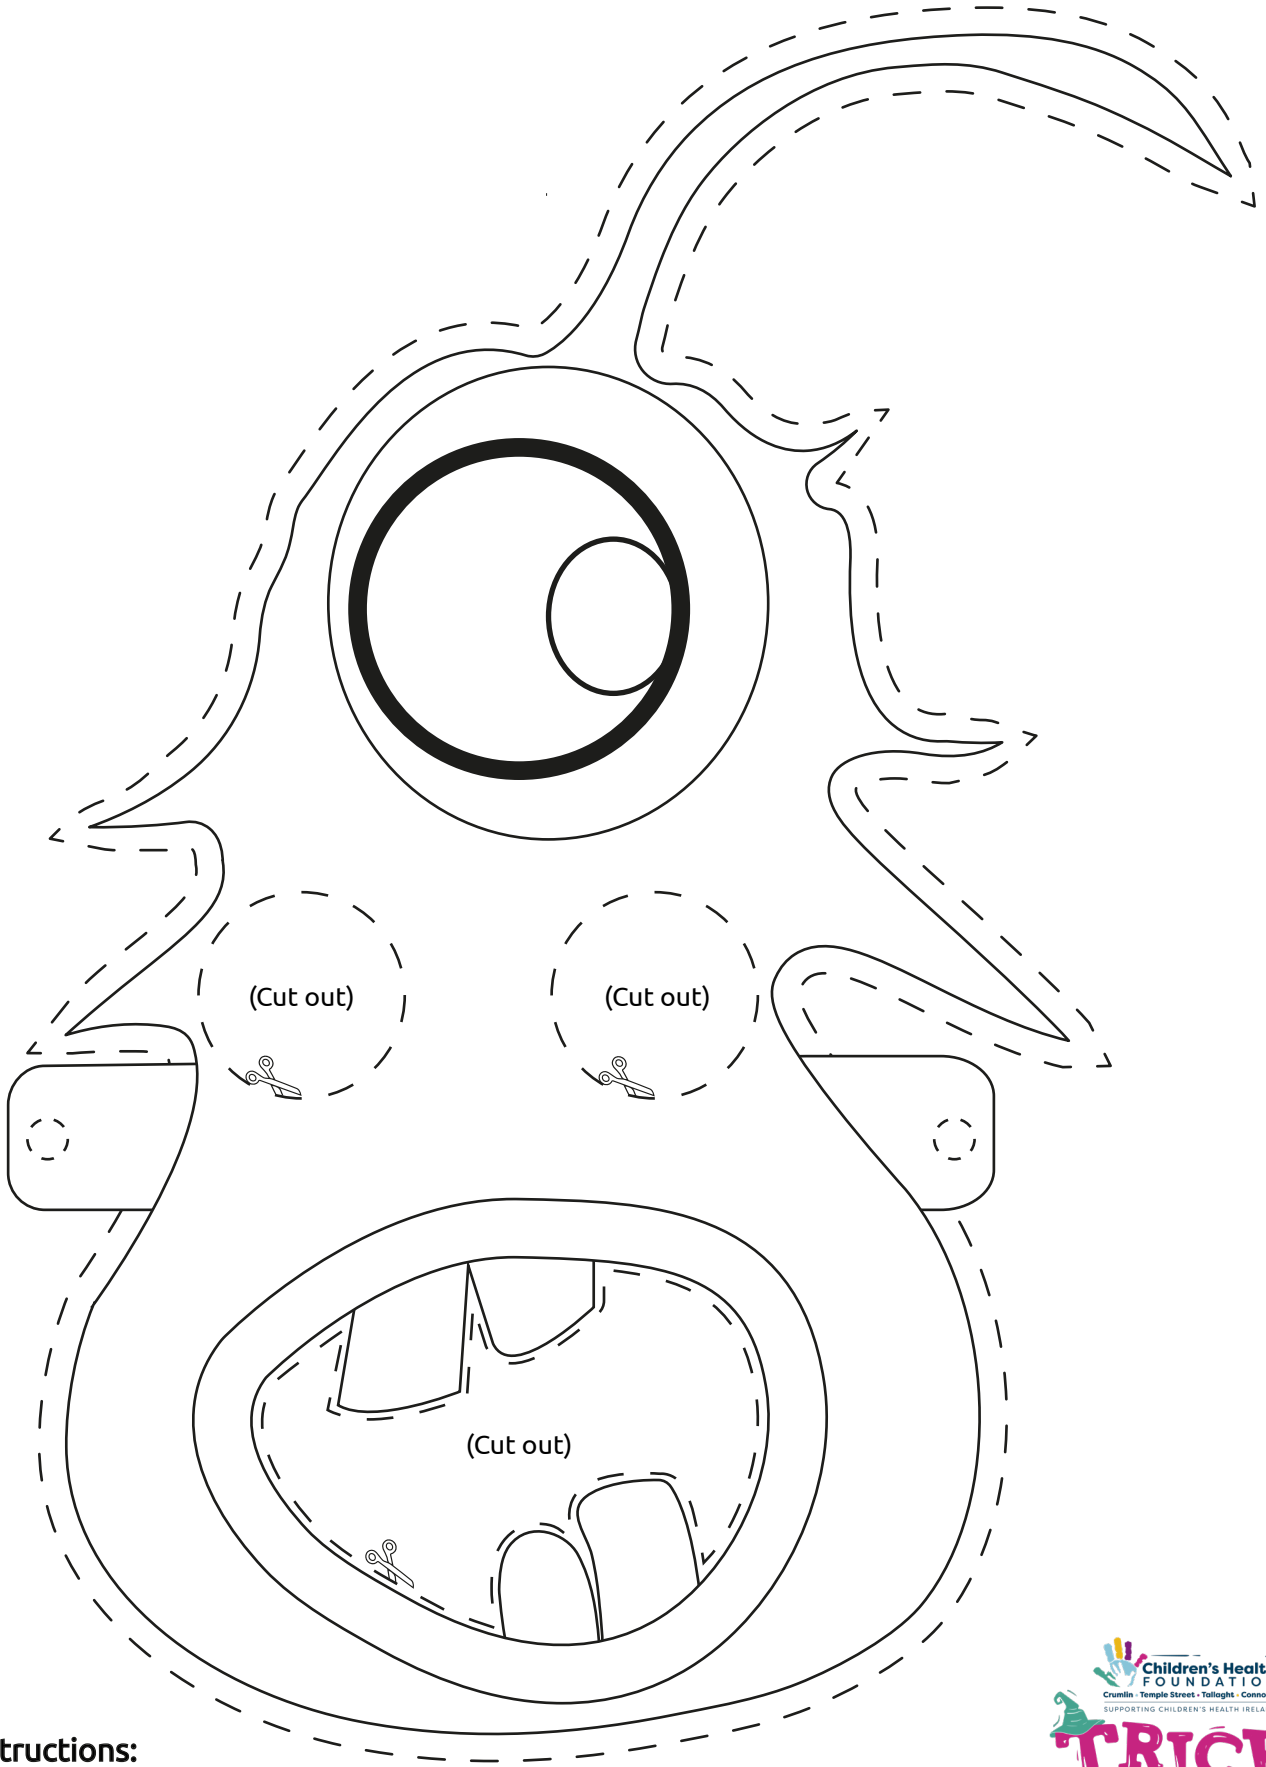

Make your own

MONSTER

MASK

1. Colour in your chosen monster.

2. Cut by following the dashed lines.

(Be sure to ask a parent/guardian for help)

3. Wear your mask and scare to show you care!

MANE

Instructions:

1. Colour
2. Cut (Ask for help if you need it!)
3. Scare!

MATS

Instructions:

1. Colour
2. Cut (Ask for help if you need it!)
3. Scare!

MALT

Instructions:

1. Colour
2. Cut (Ask for help if you need it!)
3. Scare!

MANK

Instructions:

1. Colour
2. Cut (Ask for help if you need it!)
3. Scare!

Mash

Instructions:

1. Colour
2. Cut (Ask for help if you need it!)
3. Scare!