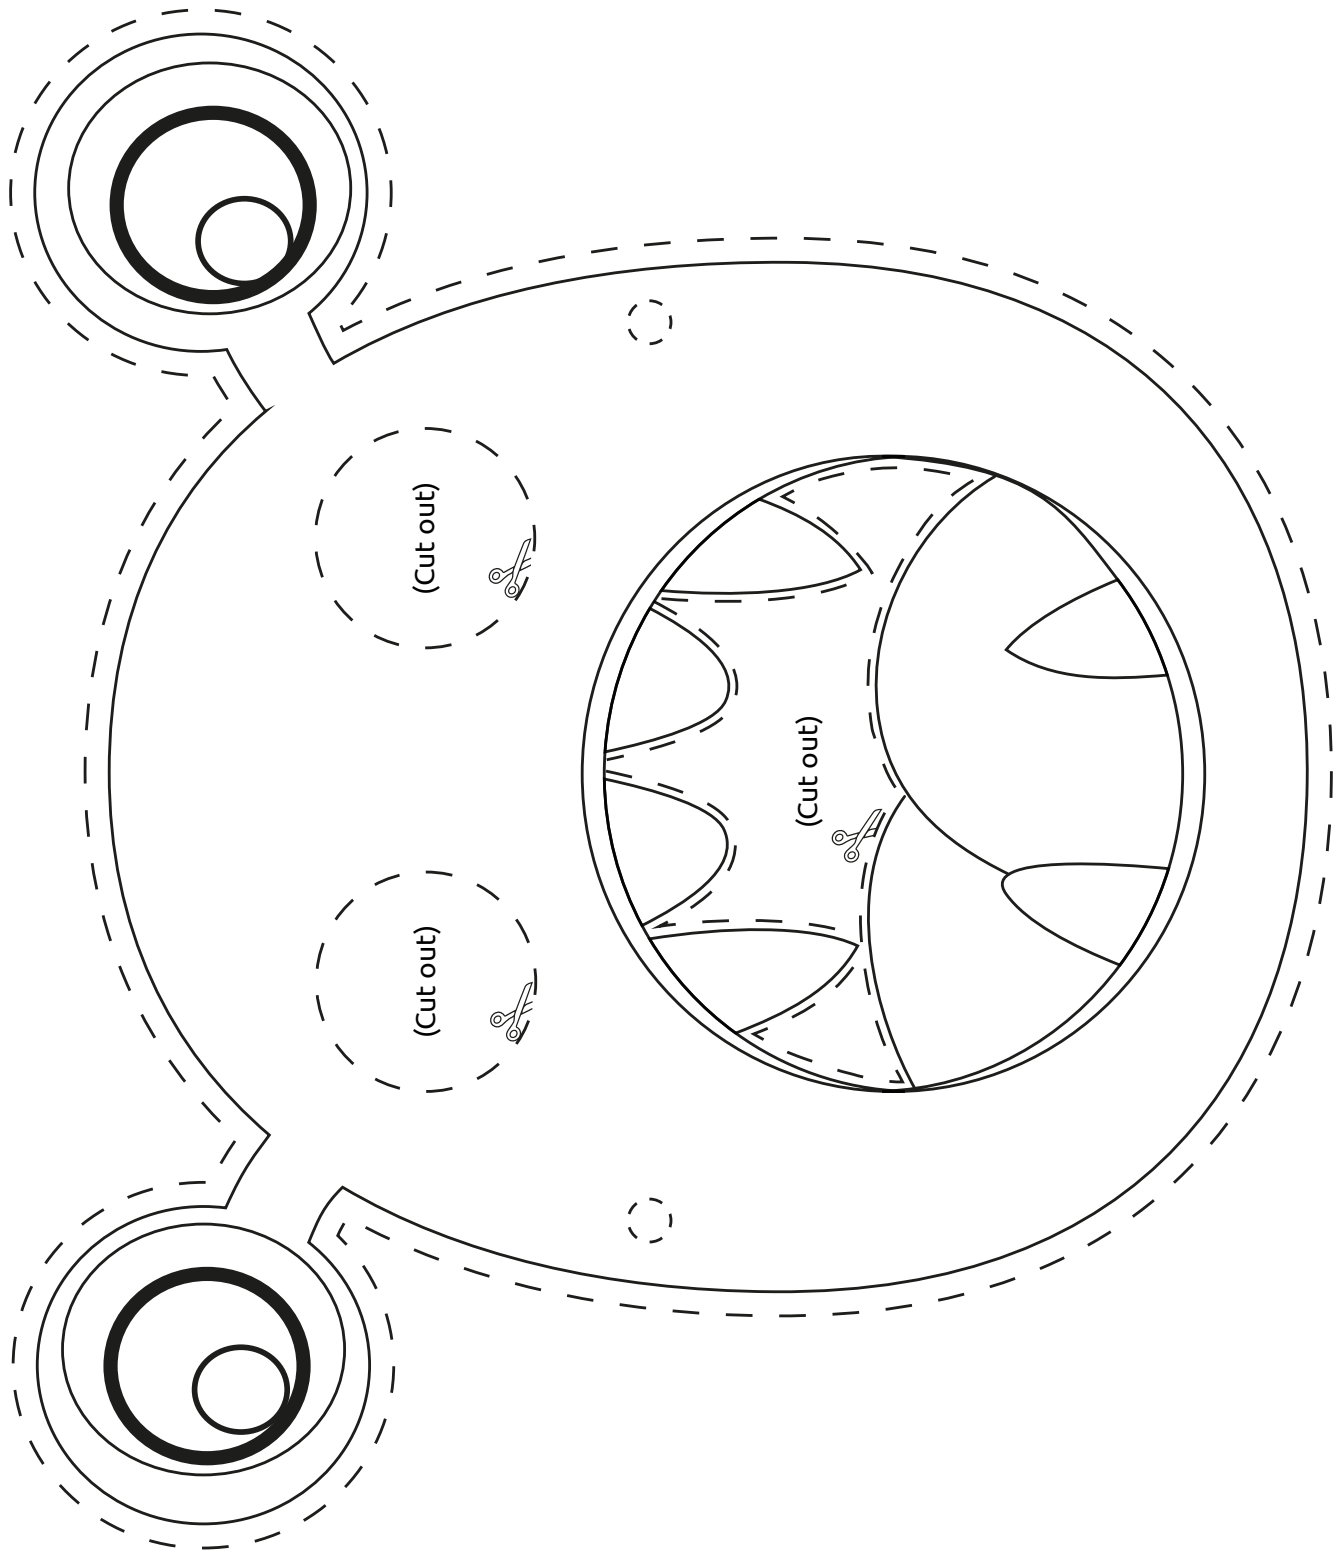

Make your own

MONSTER

MASK

1. Colour in your chosen monster.

2. Cut by following the dashed lines.

(Be sure to ask a parent/guardian for help)

3. Wear your mask and scare to show you care!

MANE

Instructions:

1. Colour
2. Cut (Ask for help if you need it!)
3. Scare!

MATS

Instructions:

1. Colour
2. Cut (Ask for help if you need it!)
3. Scare!

MALT

Instructions:

1. Colour
2. Cut (Ask for help if you need it!)
3. Scare!

MANK

Instructions:

1. Colour
2. Cut (Ask for help if you need it!)
3. Scare!

Mash

Instructions:

1. Colour
2. Cut (Ask for help if you need it!)
3. Scare!